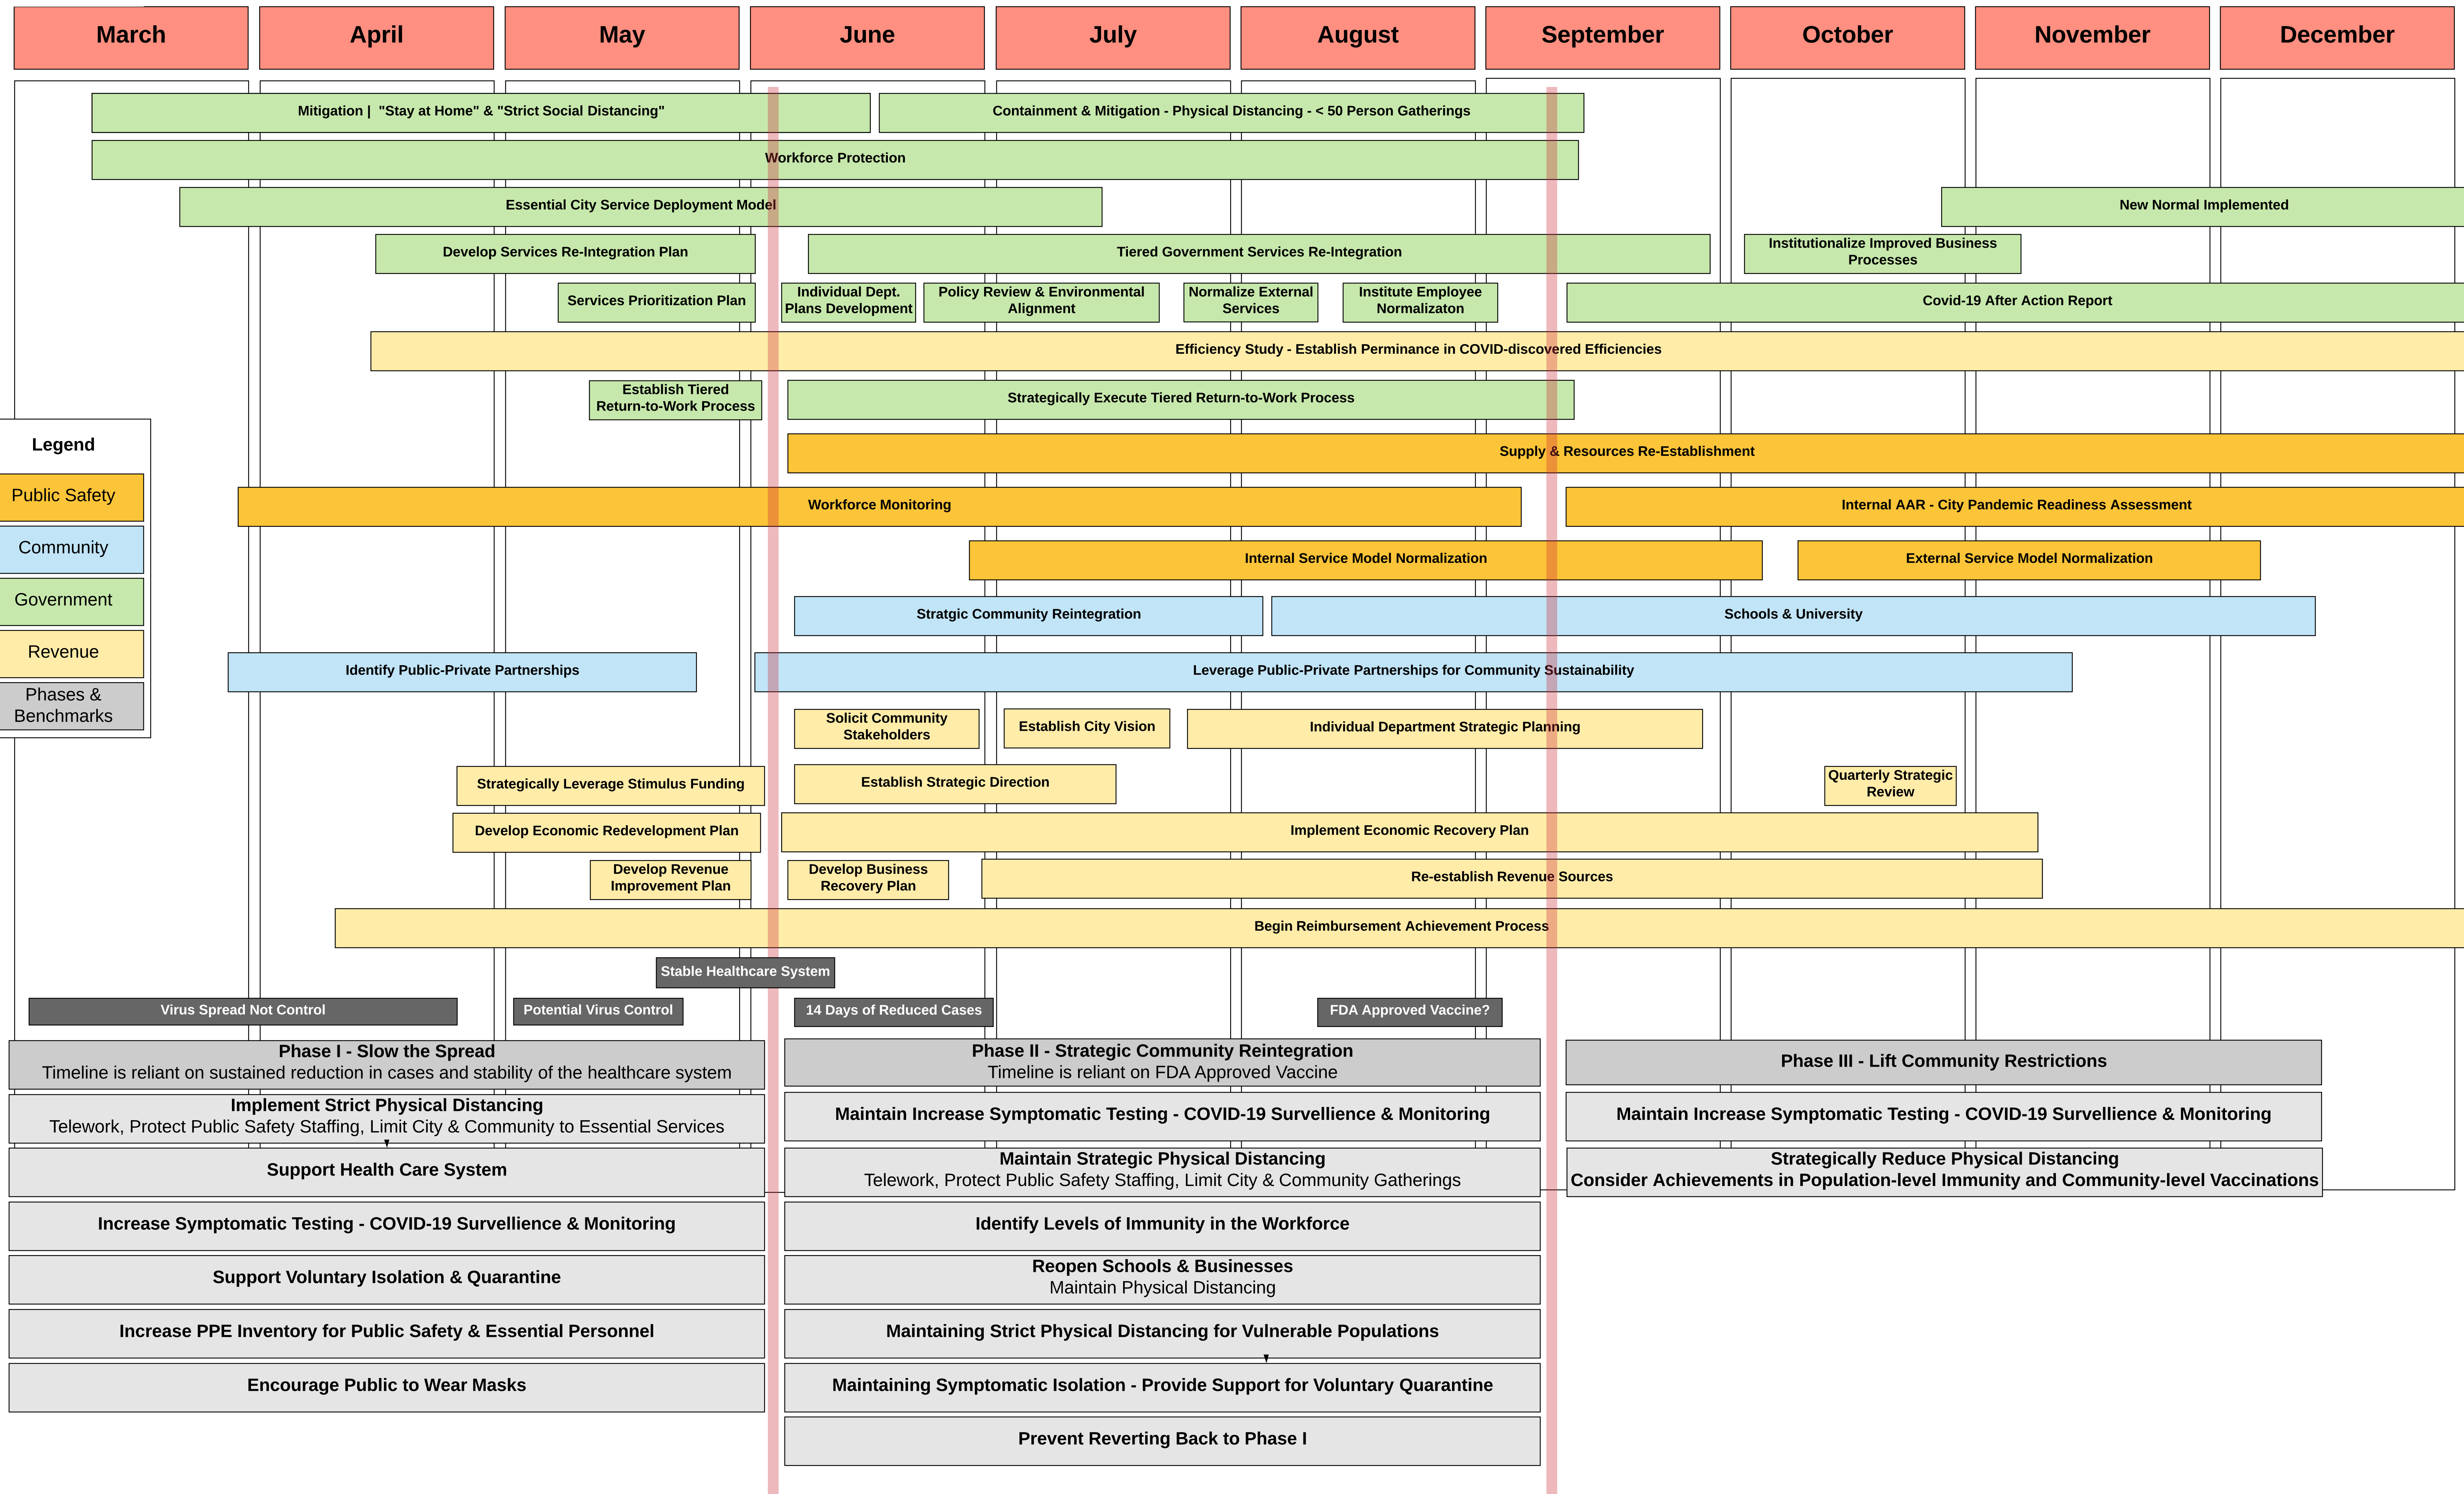

# COVID-19 Management Team City Recovery Planning Chart

**Legend**

- Public Safety
- Community
- Government
- Revenue
- Phases & Benchmarks